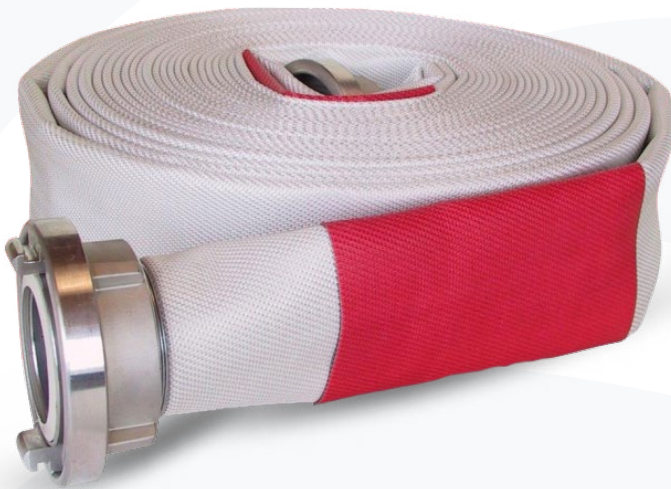

Hose Repair Sleeve

Simple and effective first aid hose repair sleeves provide an instant, temporary repair without the need for specialised equipment, allowing split or abraded hoses to continue in service.

The sleeve can be positioned over the damage whilst the hose is disconnected and depressurised. When the hose is up to pressure the sleeve acts as a water tight bandage.

Suitable for all hose diameters, available in a variety of lengths and colours.

Damaged hose

With repair sleeve