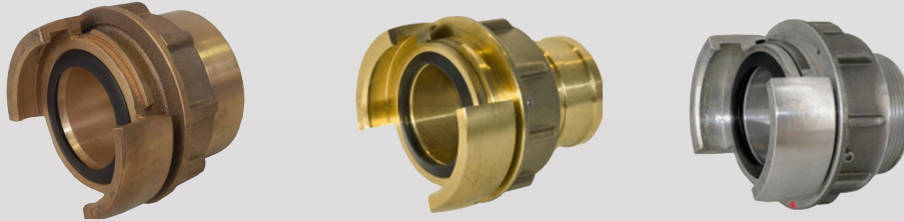

# Norlock Coupling & Adaptors

A Norwegian Hose Coupling System (16 Bar)

## Description

This is a two claw symmetrical hermaphrodite connection system for delivery applications only. Unlike other two claw systems the Norlock couplings and adaptors come with a locking ring device as standard.

## Options & Material

Hose Tails, BSP threaded adaptors and reducers.

Nor Las 1  
2 ½"

Nor Las 2  
2"

Nor Las 3  
1 ½"

Available in: Aluminium and Brass

## Caps

PN16 caps are used to blank off a coupling. Caps come with a keep chain as standard.

Size	Hose Tail	BSP Female	BSP Male
Las 3	1"	1"	1"
	1 ¼"	1 - ¼"	1 ¼"
	1 ½"	1 - ½"	1 ½"
	1 ⅔"	2"	2"
Las 2	1 ½"	1"	1 ½"
	2"	1 - ½"	2"
		2"	
Las 1	1 ½"	1 - ½"	1 ½"
	2"	2"	2"
	2 ½"	2 - ½"	2 ½"
	3"	3	3"